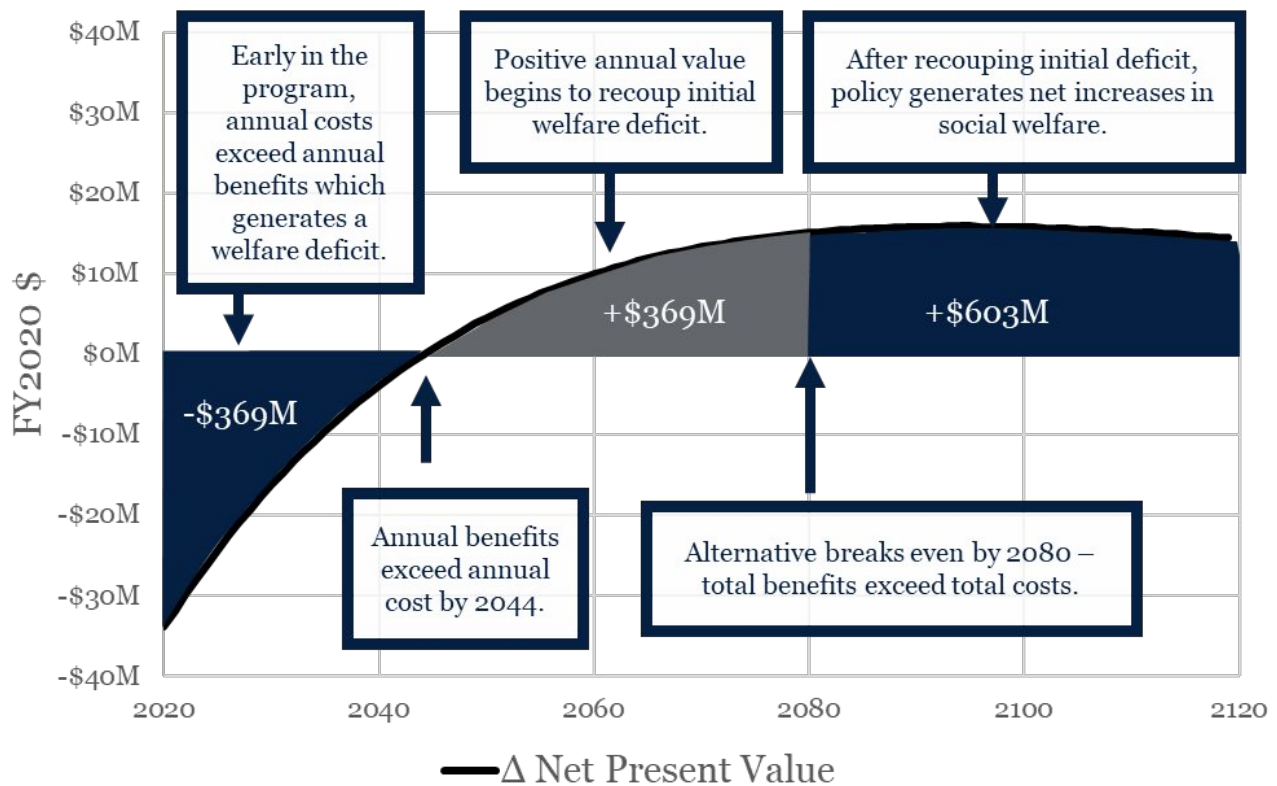

Δ Net Present Value

Incentive-based regulation to induce compliance with a 5-yr PMD standard

Source: Bastida Virgili, B., Dolado, J. C., et al., *Risk to space sustainability from large constellations of satellites*. Acta Astronautica, 126, 154-162 (2016). | Visualization by Kenny Grosselin