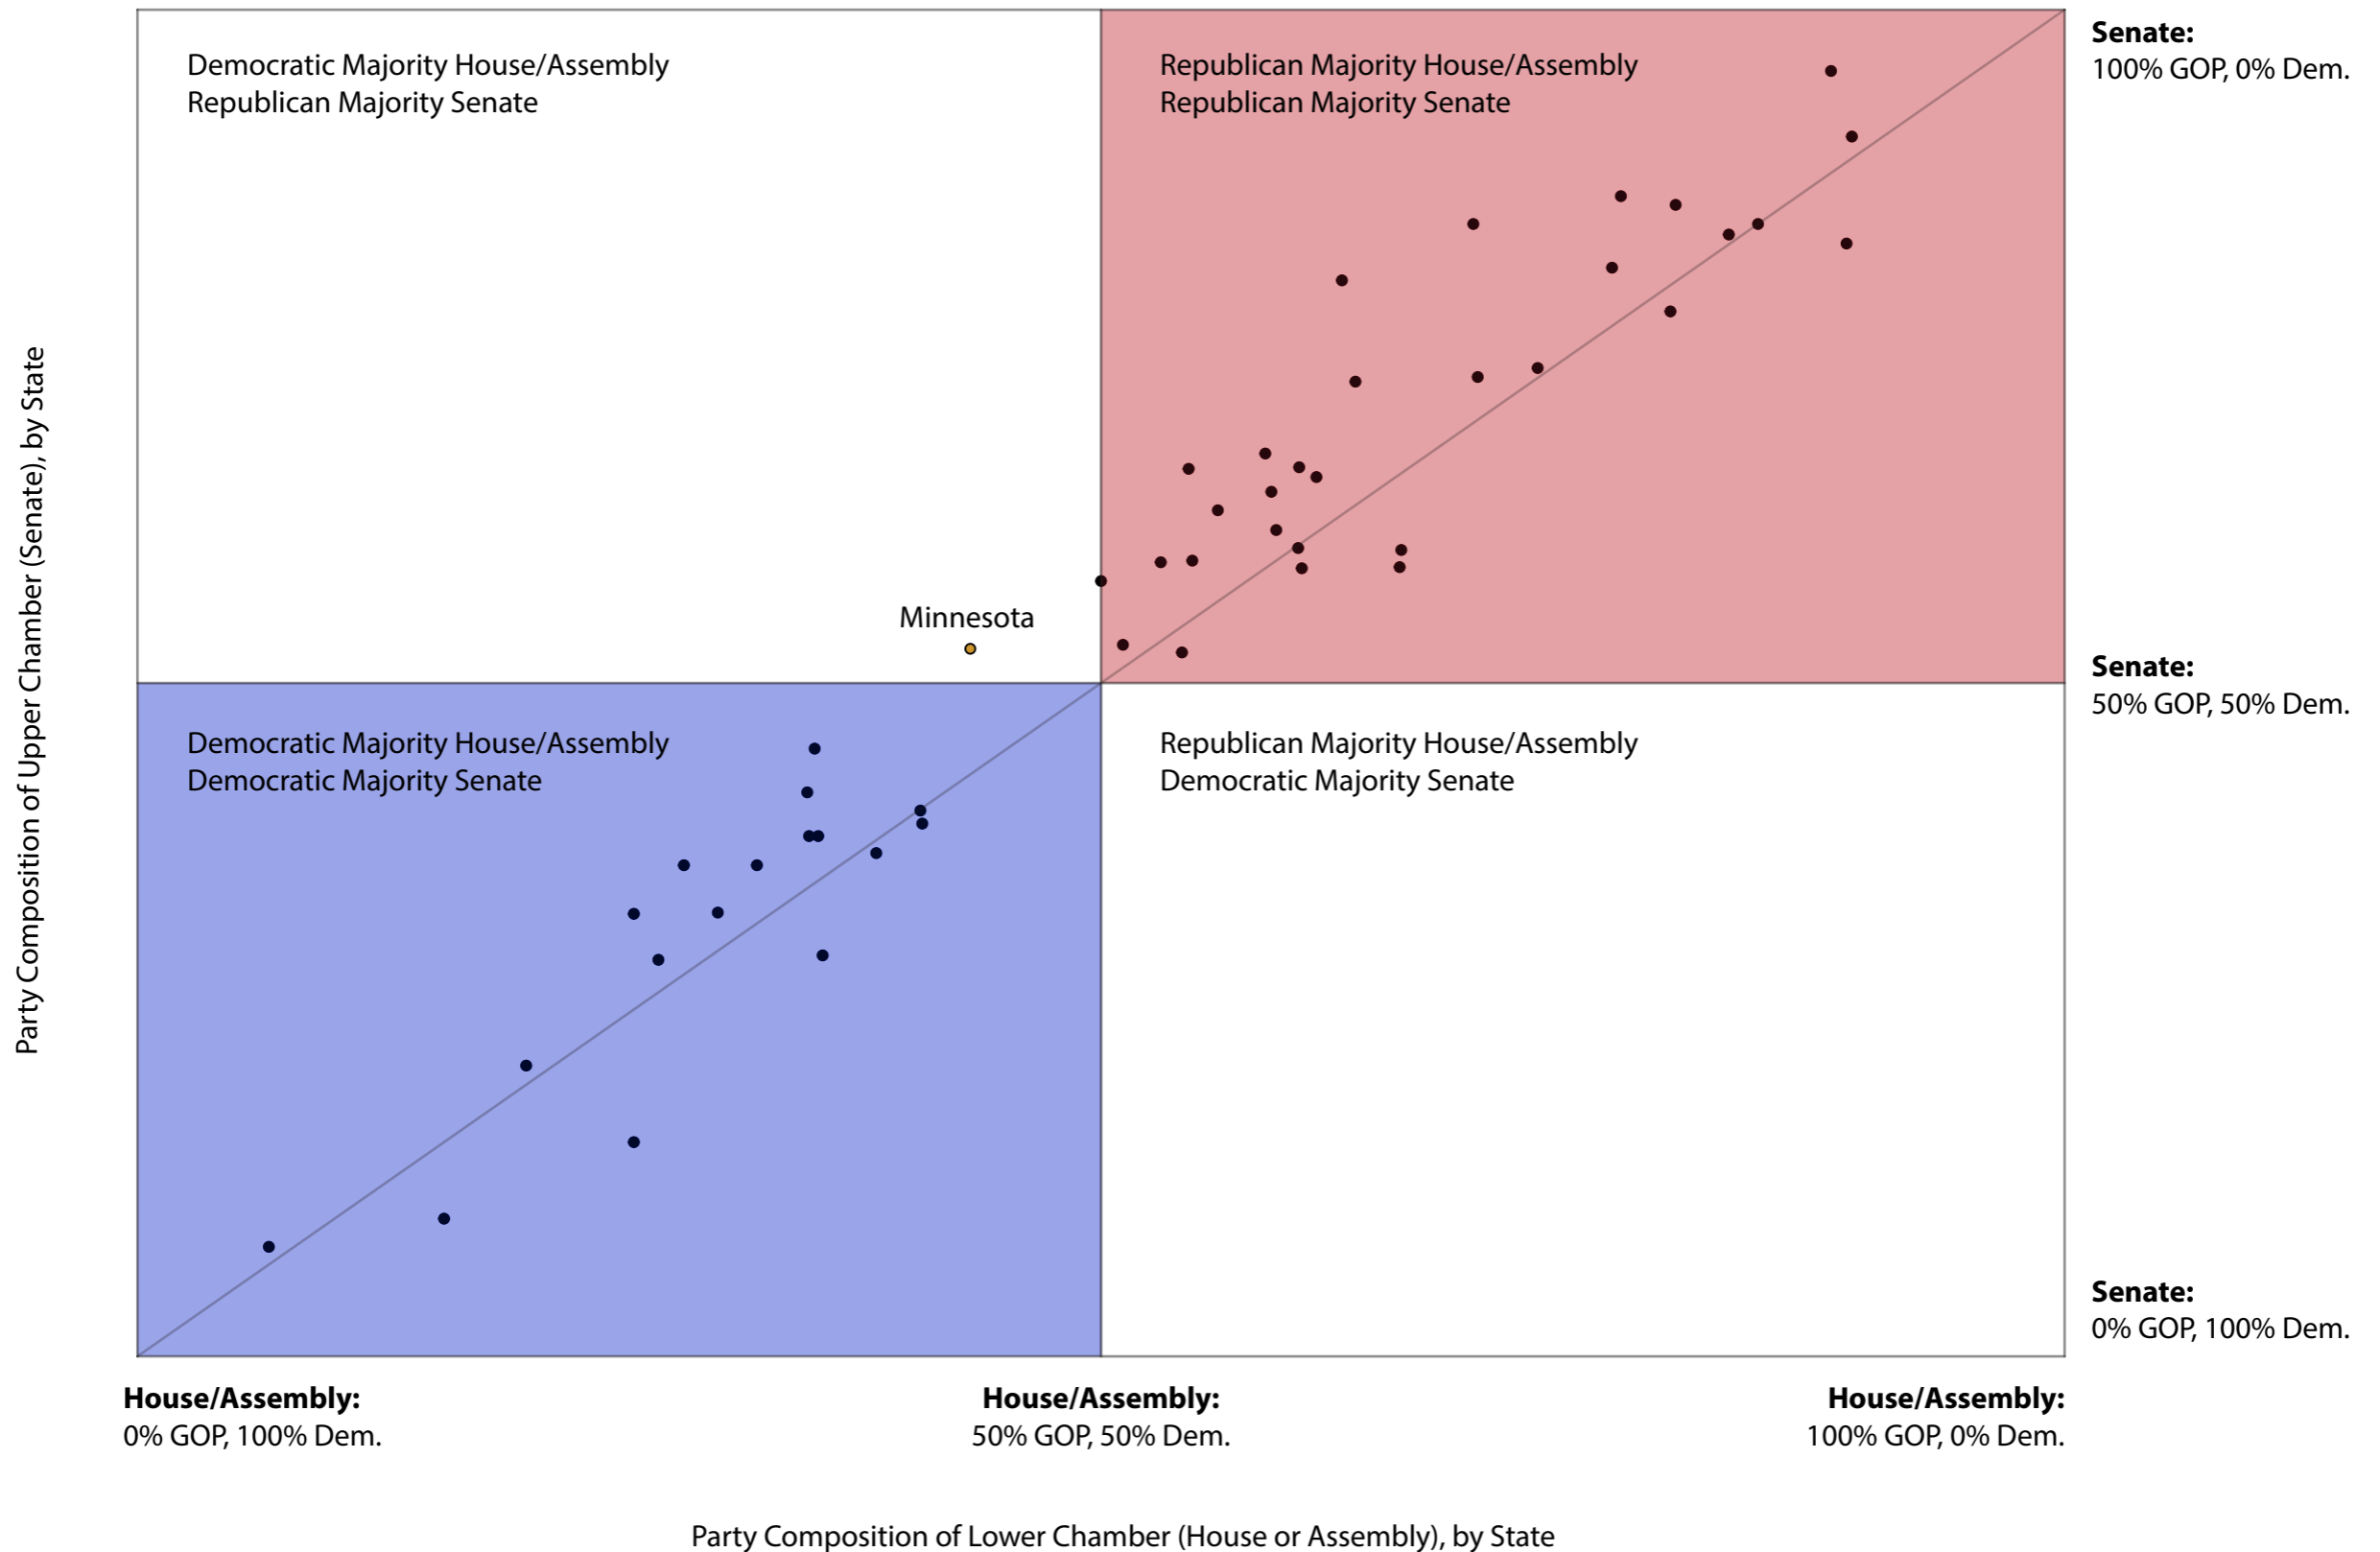

# Unless You Live in Minnesota, One Party Controls Your State Legislature.\*

In many states, the party composition of each chamber mirrors the other. For example, the South Dakota House and Senate are 84% and 85% Republican, while the New Hampshire House and Senate are both 58% Democratic.

\*The Nebraska Legislature is currently the only unicameral and non-partisan state government, and is not included in this map.