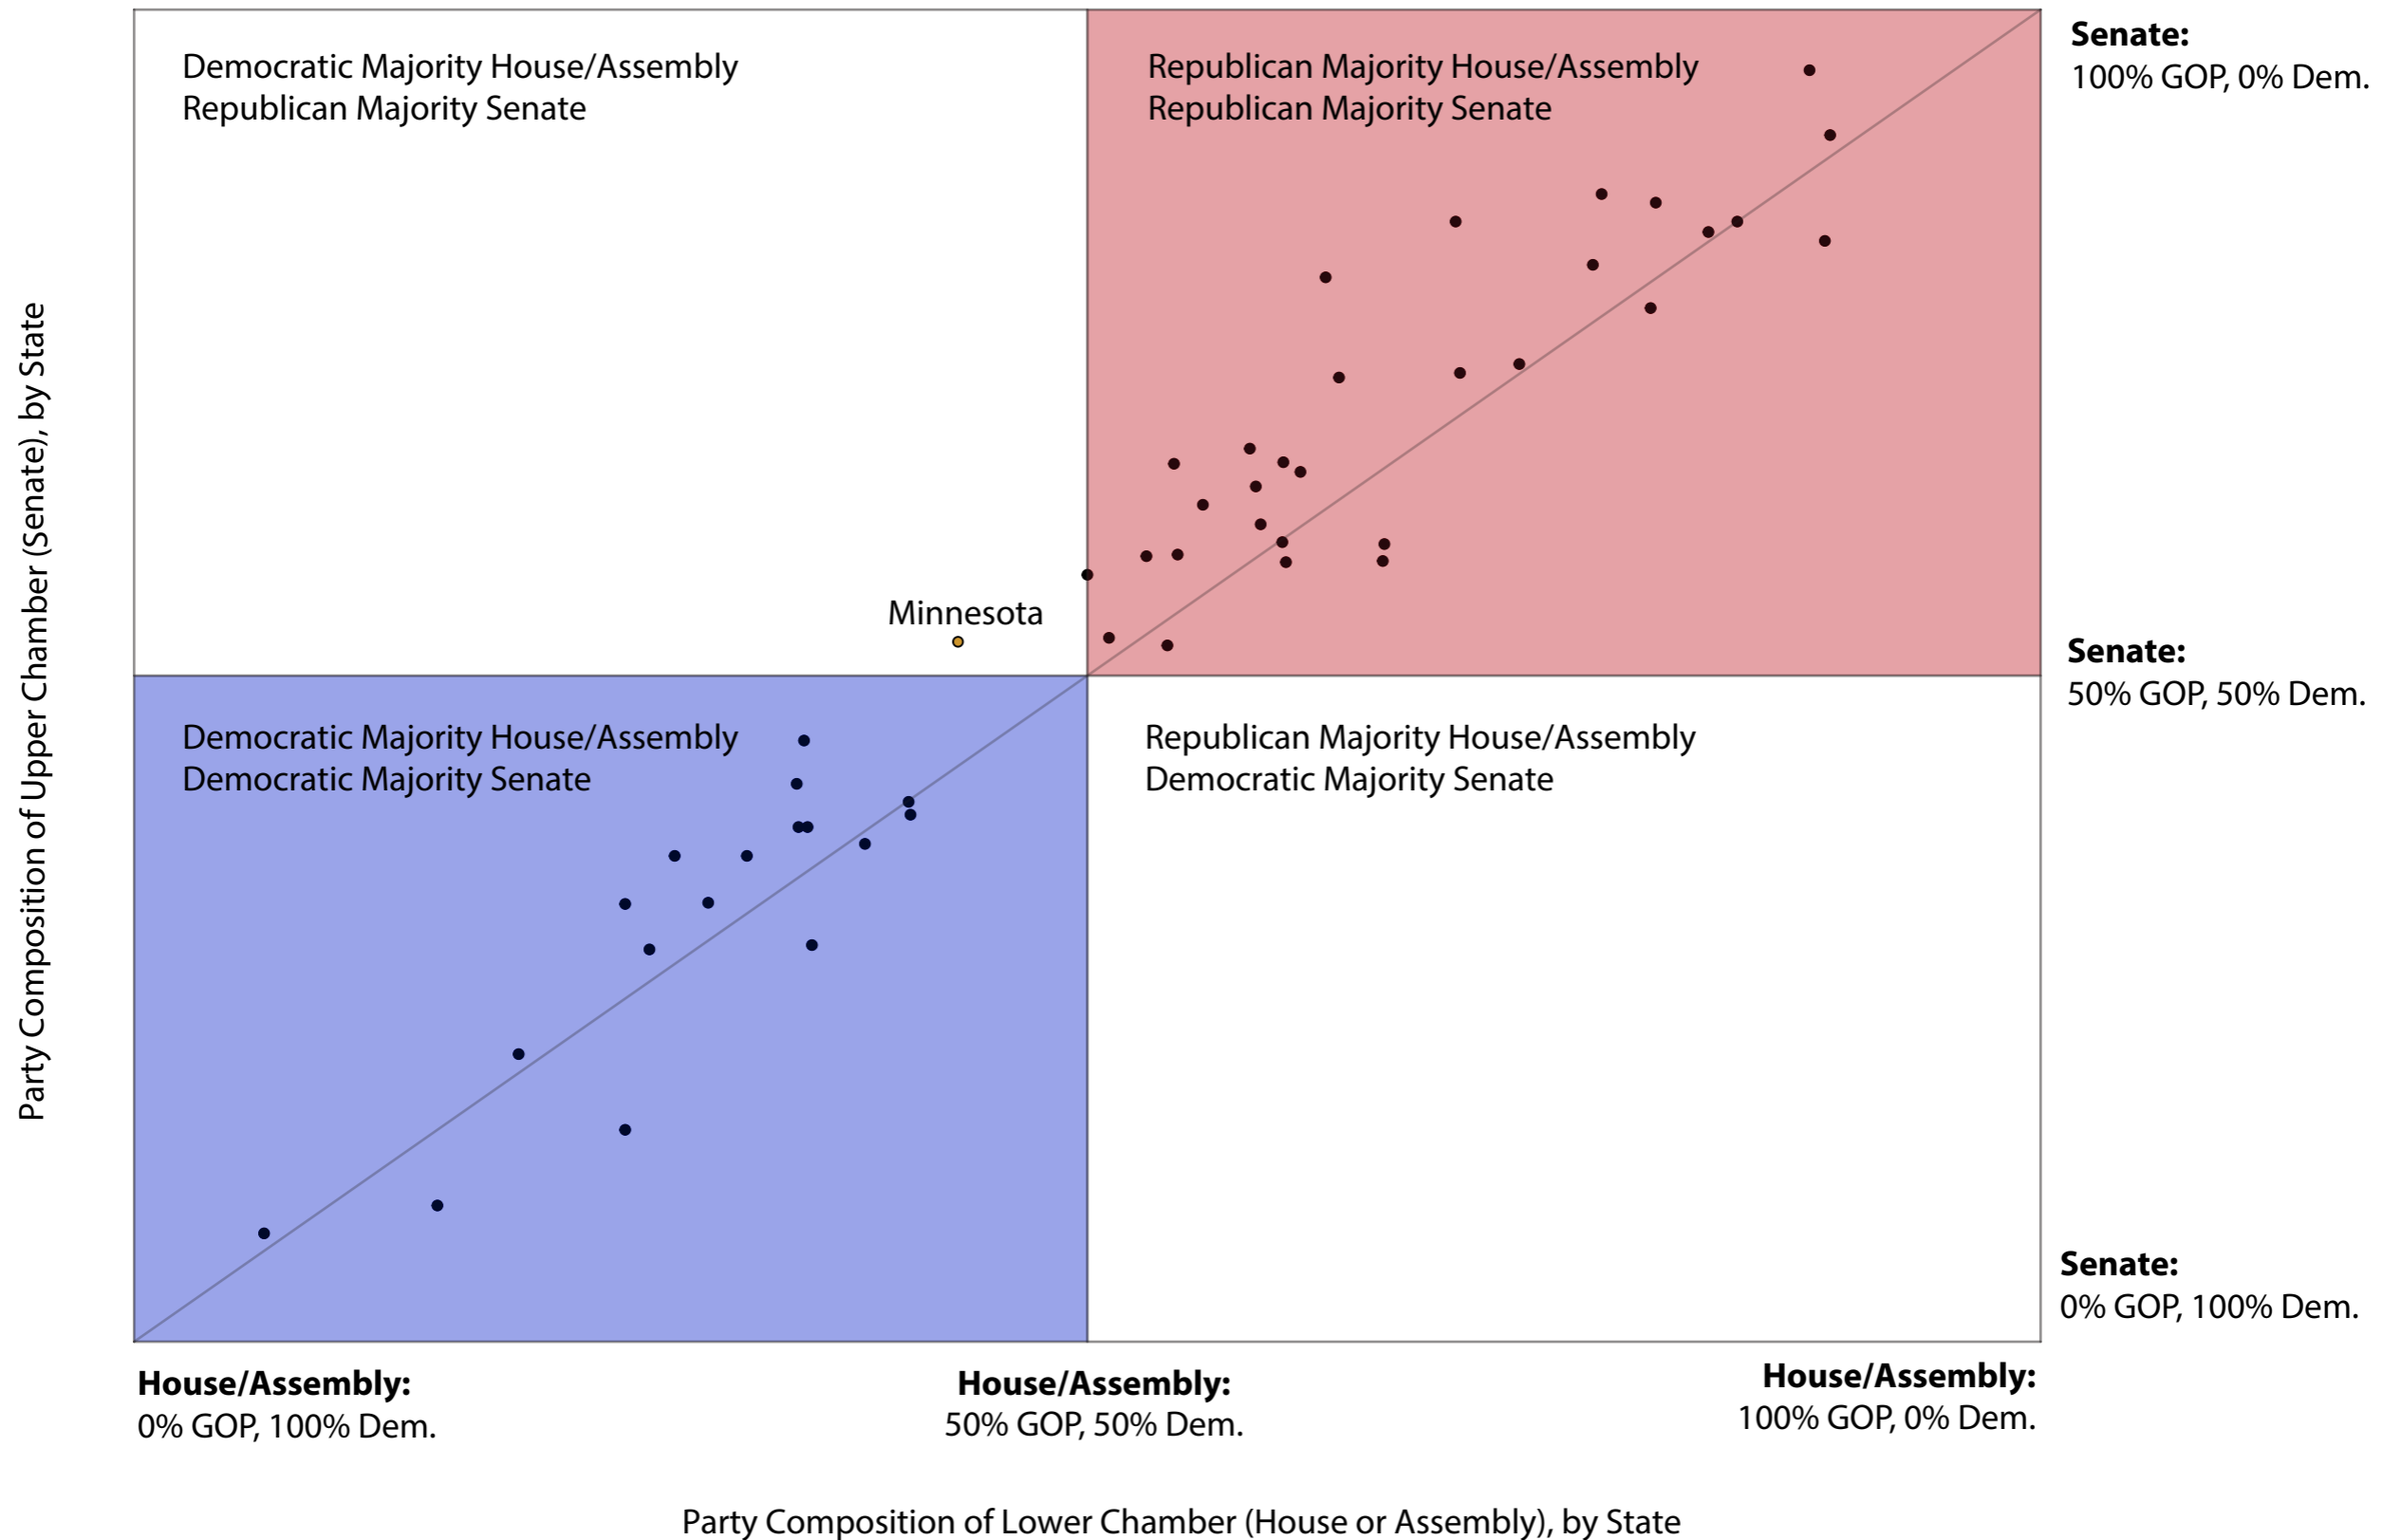

# Unless You Live in Minnesota, One Party Controls Your State Legislature.\*

In many states, the party composition of each chamber mirrors the other. For example, the South Dakota House and Senate are 84% and 85% Republican, while the New Hampshire House and Senate are both 58% Democratic.

\*The Nebraska Legislature is currently the only unicameral and non-partisan state government, and is not included in this graph.